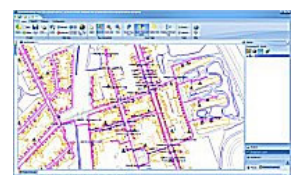

Explore combined data