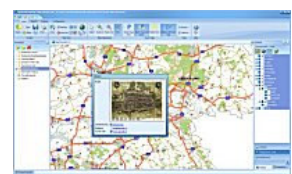

Spatial Eye offers spatial solutions that allow you to analyze, view, report or distribute spatial information, whenever you need it, wherever you need it and how you need it.

Spatial information in the way you like it

There are large numbers of raw data sources around. That is why integrating, aggregating and reshaping the available spatial data is key. Selections of information shaped into business objects that support your business processes offers the full potential of spatial information. Spatial Eye allows you to do just that.

Spatial Eye offers products to model your spatial data to your needs and than integrate this information into your existing IT environments, like your ERP, CRM, DMS systems. The backbone of these capabilities is the Services Oriented Architecture of the Spatial Eye products.

Present your data

Explore combined data

Link your data

simplify your world

Spatial Eye solutions leverage your geo-spatial data

The Spatial Eye solutions leverage your geospatial data without constraints.

- ▶ Spatial Eye products eliminate the need transfer data between systems to analyze, view or report spatial information. You work with data directly from the sources where it is entered and maintained.
- ▶ You can select, combine and reshape data quickly into Spatial Business Objects that suite your needs.
- ▶ Spatial Eye products integrate maps and aerial photos provided on the internet with your own data.
- ▶ Spatial Eye products bring integrated information on the desk of everyone to use it as easy as a text editor.
- ▶ You can share your own business data internally or externally.
- ▶ Through integration into Workflow Management Systems you can optimize your business processes.